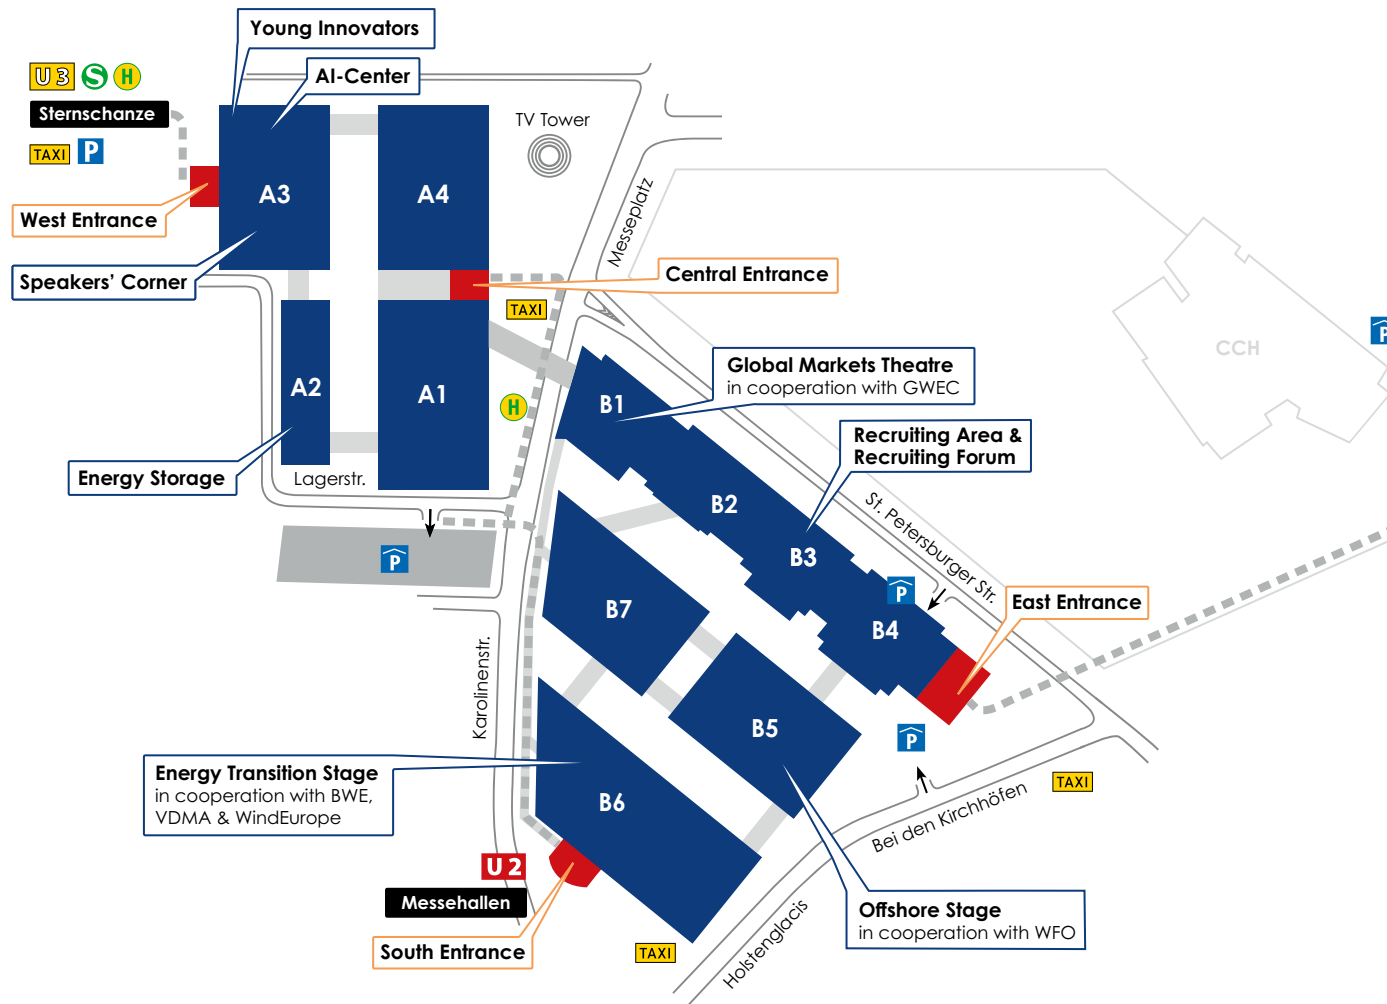

# Site Map

The global on & offshore event

22 – 25 September 2026

windenergyhamburg.com

<b>A1</b>	Finance & Insurance	<b>B1.GF</b>	National Pavilions	<b>B4.GF</b>	Offshore
<b>A2</b>	Energy Storage	<b>B2.UF</b>	Offshore	<b>B5</b>	Offshore, Drive Technologies & Mechanical Components
<b>A3</b>	Services & IT	<b>B2.GF</b>	Offshore, National Pavilions	<b>B6</b>	Electrical Components, National Pavilions
<b>A4</b>	Health & Safety	<b>B3.UF</b>	Recruiting Area	<b>B7</b>	Materials & Operations, National Pavilions
<b>B1.UF</b>	National Pavilions	<b>B3.GF</b>	Offshore, National Pavilions		